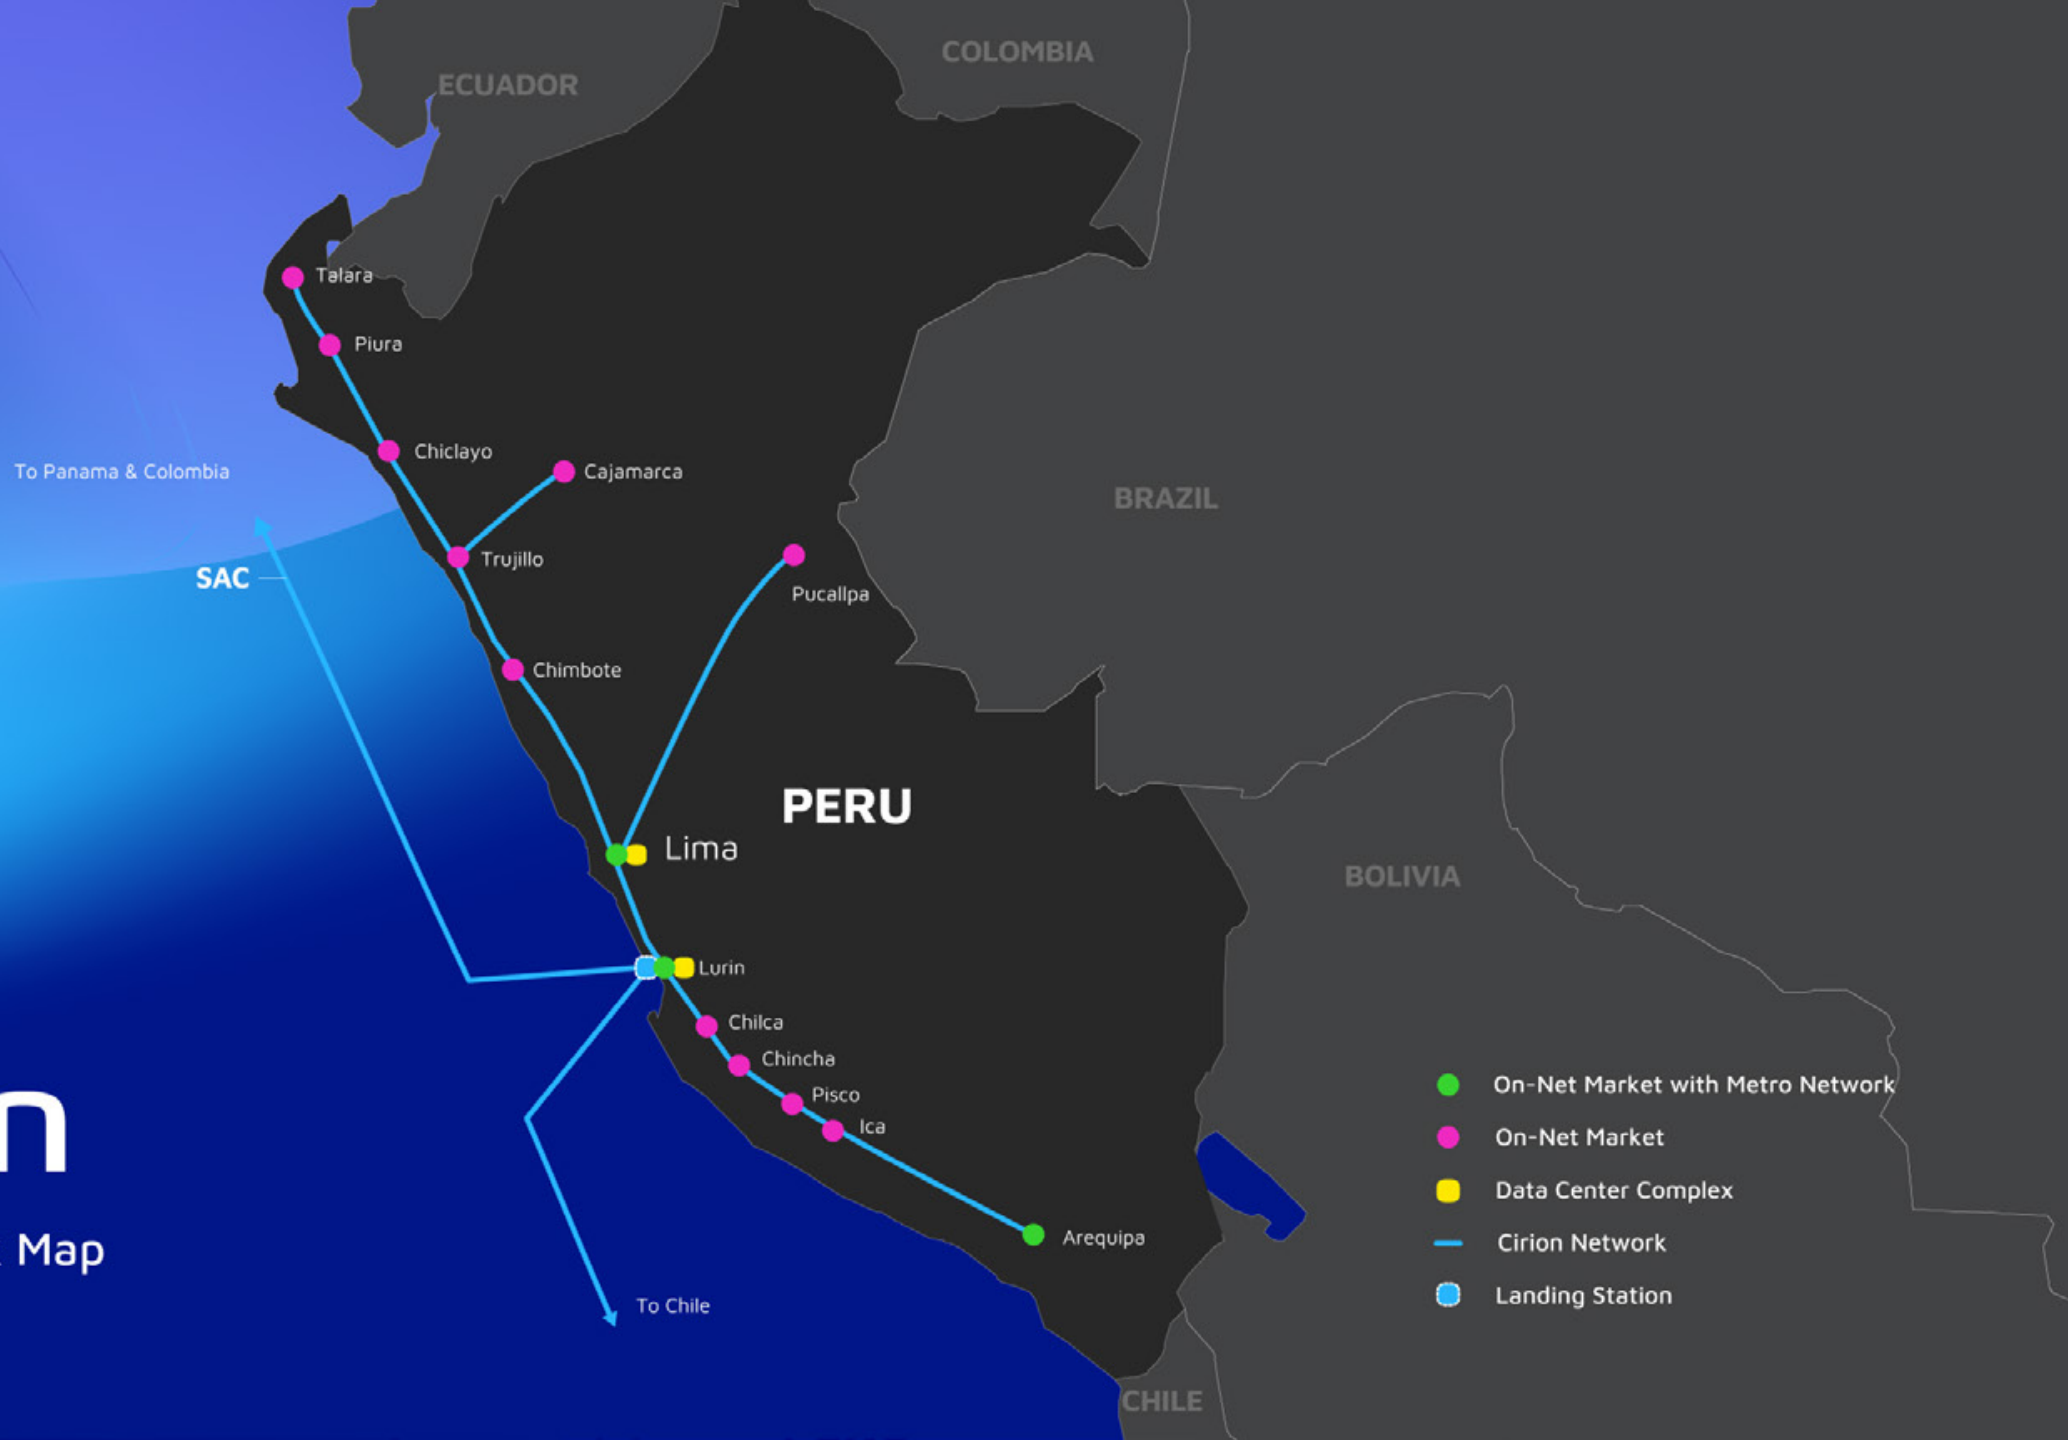

Peru - Network Map