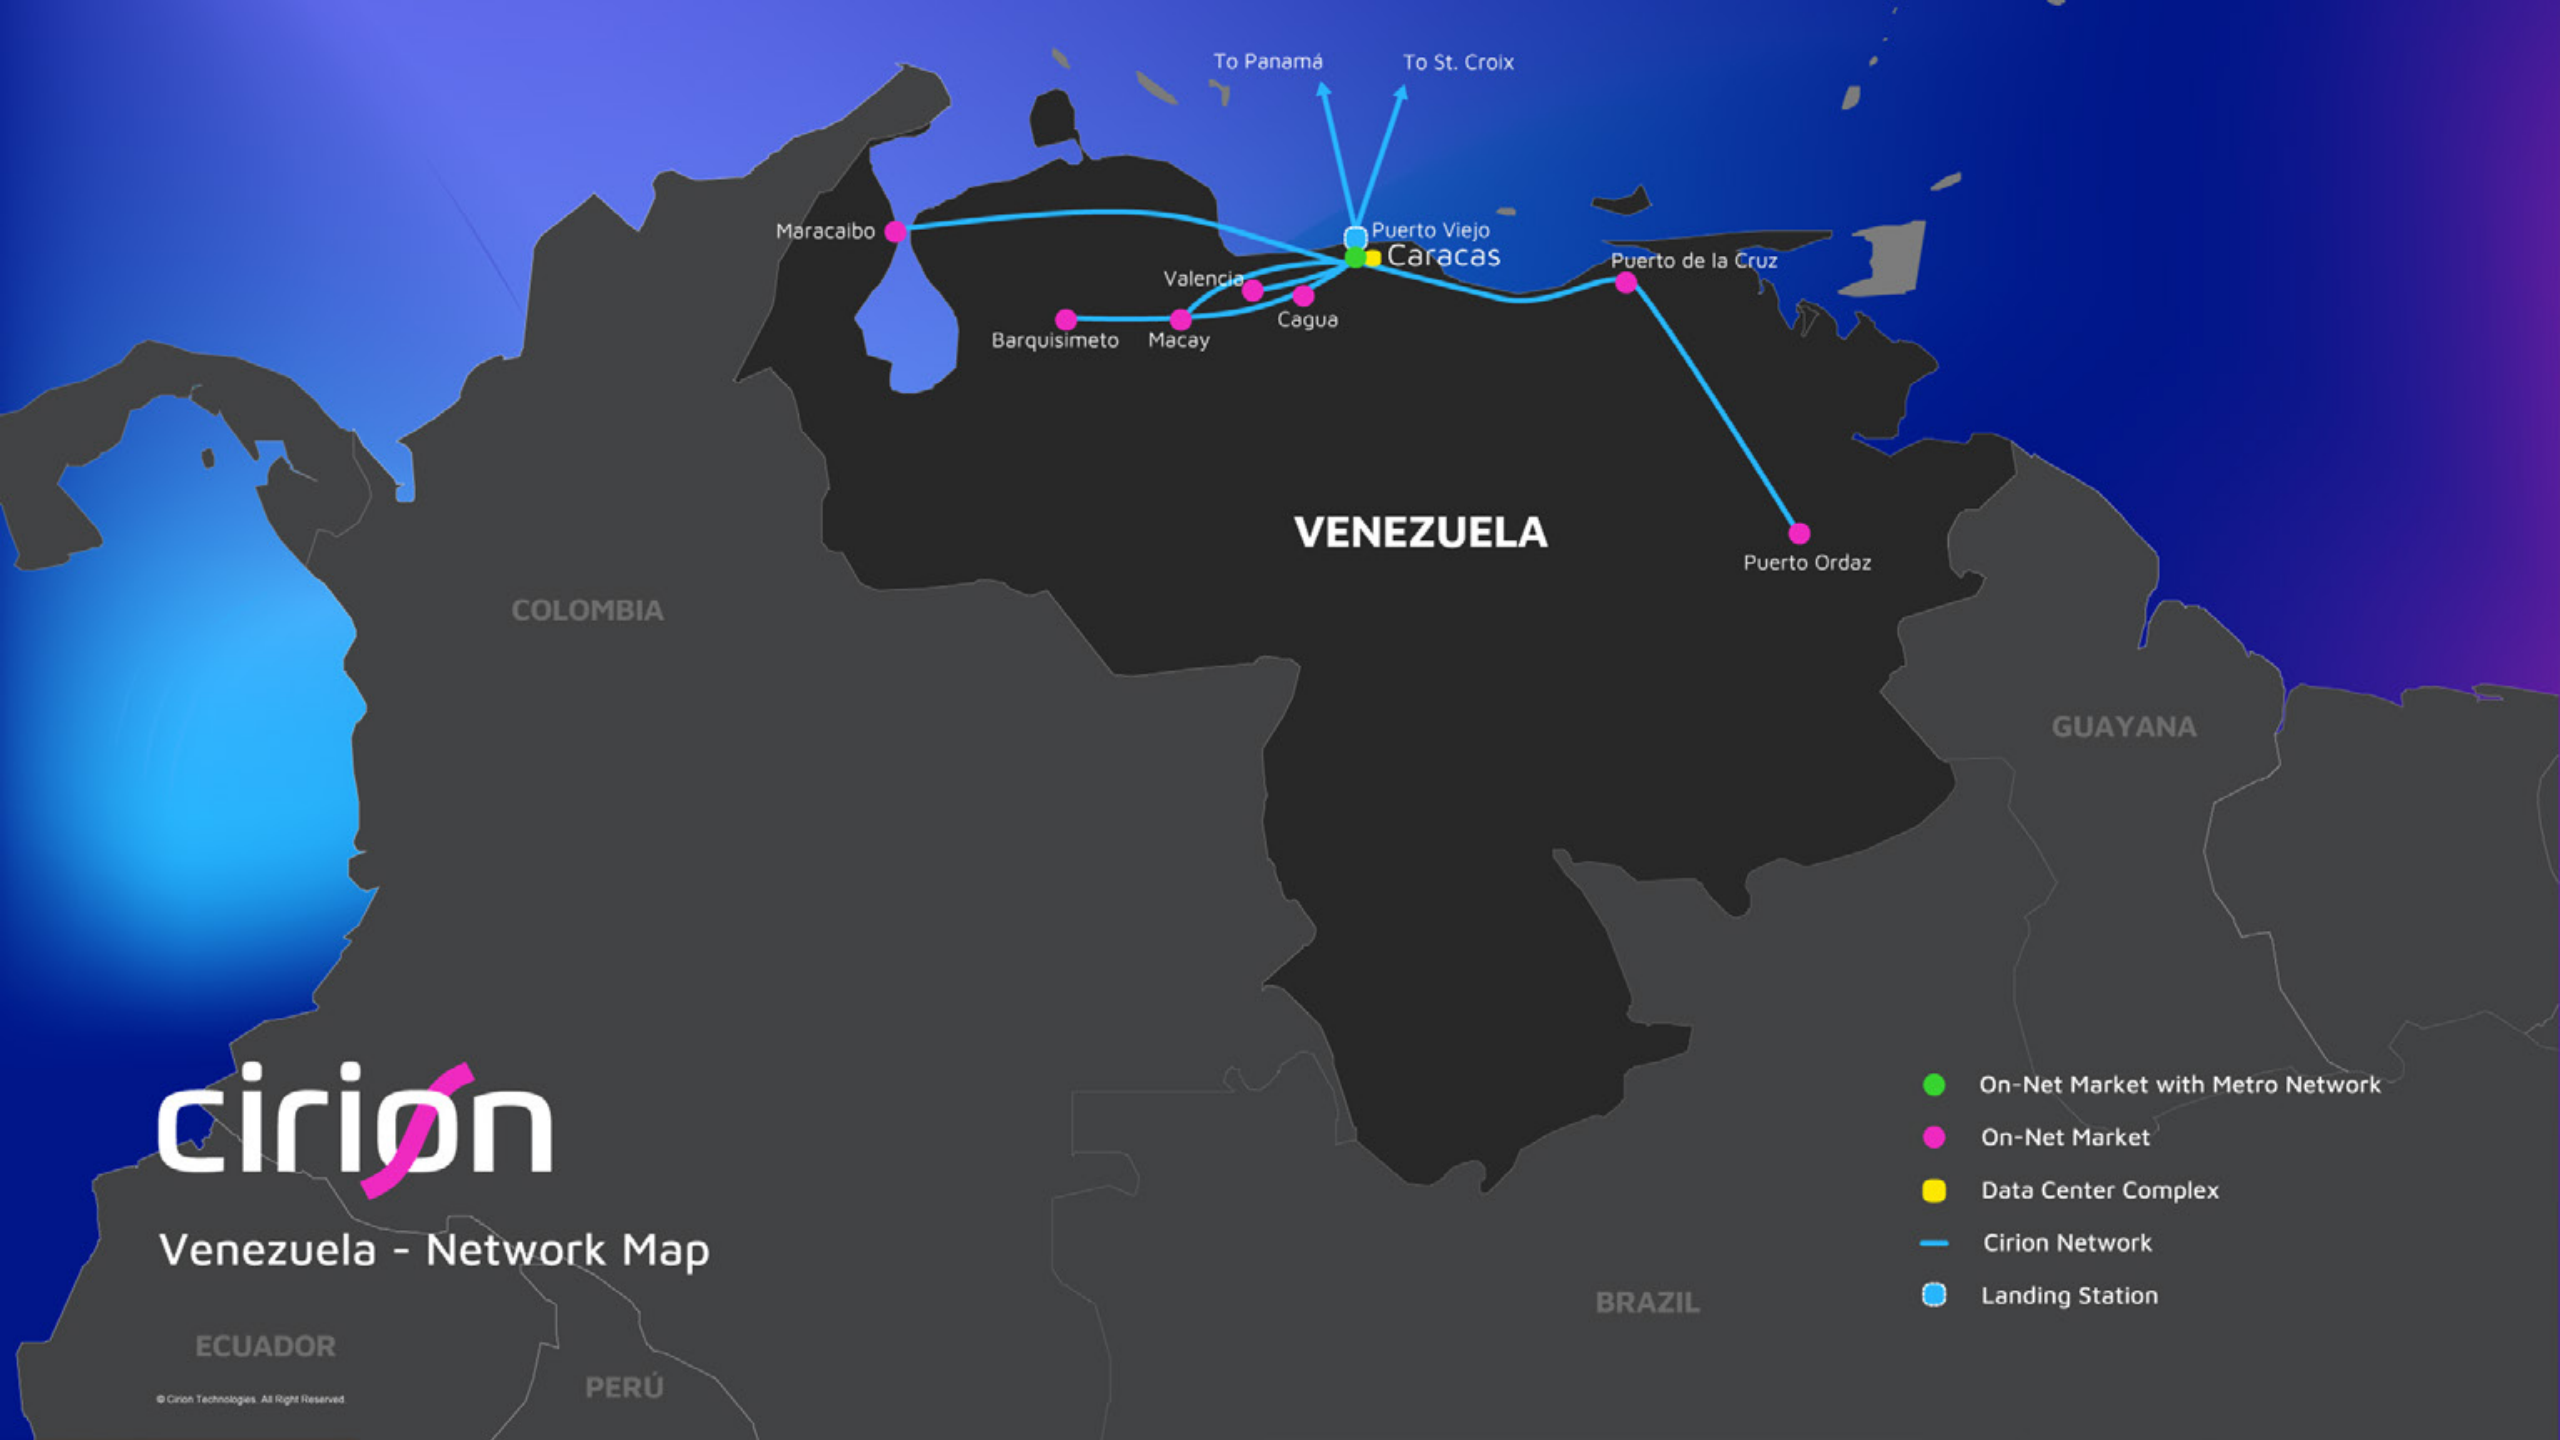

SOUTH AMERICAN CROSSING (SAC)

- On-Net Market with Metro Network
- On-Net Market
- ⊕ Multiple Data Center Complex
- ⓐ Data Center Collo
- Cirion Network
- Landing Station

VENEZUELA

Venezuela - Network Map

NICARAGUA

San José

COSTA RICA

Esterillos

PANAMÁ

Balboa

Fort Amador

ECUADOR

Hollywood
Miami

Nassau

CUBA

JAMAICA

Kingston

HAITÍ

REPÚBLICA DOMINICANA

Santo Domingo

San Juan

PUERTO RICO

St. Croix

MID-ATLANTIC CROSSING (MAC)

Puerto España

VENEZUELA

COLOMBIA

BRASIL